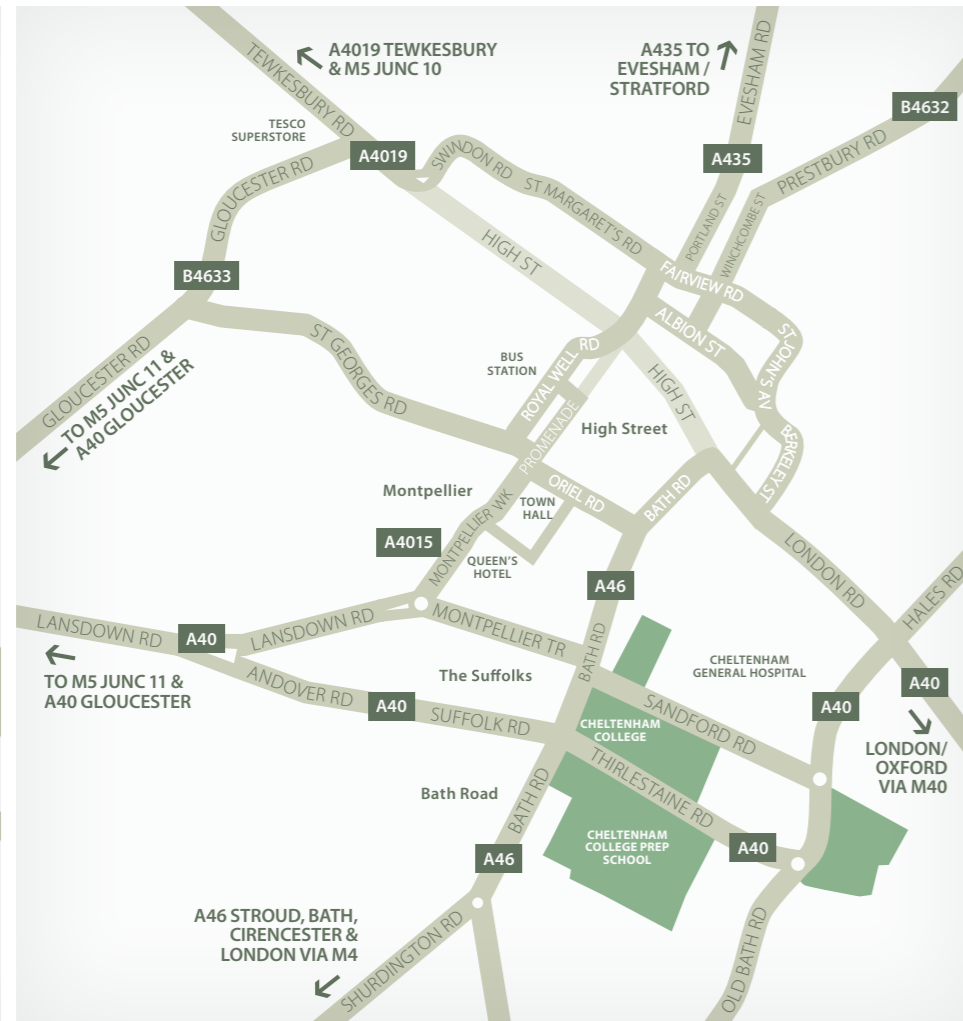

By Road

Cheltenham College is situated on the A46 Bath Road, while Cheltenham College Prep School is situated on the A40 Thirlestaine Road, both on the south side of Cheltenham. Directions for visitors entering Cheltenham on the principle road routes are as below. For Sat-Navs, please use the postcode GL53 7LD for College and GL53 7AB for The Prep.

From Tewkesbury and M5 Junction 10 (Southbound)

Enter Cheltenham on the A4019, follow signs for Stroud via Gloucester Road, Queen's Road, Andover Road and Suffolk Road.

From Gloucester and M5 Junction 11

Enter Cheltenham on the A40 via Golden Valley Bypass, follow signs for Oxford via A40 Lansdown Road, Andover Road and Suffolk Road.

From Oxford

Enter Cheltenham on the A40 London Road, follow signs for Gloucester via Sandford Mill Road, Old Bath Road and either Sandford Road or Thirlestaine Road.

From Bath & Stroud (A46)

Enter Cheltenham via the A46 Shurdington Road and Bath Road.

From Evesham and Stratford-on-Avon (A435)

Enter Cheltenham on the A435 Evesham Road. Follow signs for Stroud via Clarence Road, Winchcombe Street, Fairview Road, Berkeley Street, High Street and Bath Road.

From London, Swindon and Cirencester

Enter Cheltenham on the A419, A417 and A46 Shurdington Road and Bath Road.

Cheltenham College
Bath Road
Cheltenham
Gloucestershire
GL53 7LD

Tel: +44 (0)1242 265 600
admissions@cheltenhamcollege.org
cheltenhamcollege.org

Registered Charity No. 311720

Design & production: haime-butler.com

OUR CAMPUS MAP